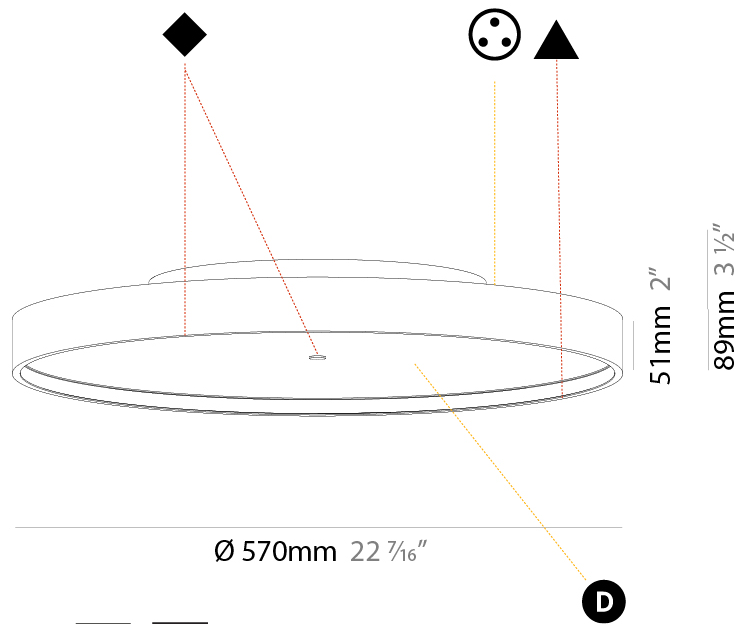

GENERAL

Series: Sign Diva
Subseries: Sign Diva Korona
Brand: Prolicht
Division: Architectural
Mounting Type: Surface
Mounting Location: Ceiling
Subcategory: Ambient

PHYSICAL

Shape: Round
Diameter (mm): 570
Diameter (in): 22 7/16
Height (mm): 89
Height (in): 3 1/2
Light Distribution: Direct / Indirect
Weight (kg): 7.4
Weight (lbs): 16.314
Diffuser: [Direct - PMMA - Opal/Micro-Prism/Sparkling Secret/Vintage Industrial / Indirect - White/Yellow/Orange/Red/Blue/Green](#)
Fixture Finish: [SSR / BKV / CWI / CRY / HAB / UFT / ITA / RUA / FTG / MYG / LOD / PUS / FRO / FUP / KIA / POP / BLS / SPG / MEY / GOH / GUM / CHC / COM / ABZ / JAG / OBR / MOS / ROR](#)
Fixture Material: Extruded Aluminum / Steel

ELECTRICAL

Lamp Type: LED (Zhaga Standard)
Input Wattage (W): 58.3
Total Output Wattage (W): 53
Dimming: [Tri-Mode (Non-Dimming and Phase Dimming (120Vac only) and 0-10V Dimming)](#)
Driver Included: Yes
Driver Location: Integrated
Driver Type: Constant Current - Universal
Driver Class: Class 2
Input Voltage (V): 120 - 277
Constant Current (MA): 350

LED

Color Temperature (°K): [3000 / 3500 / 4000](#)
Max. Delivered Lumen (lm): 6170 / 6292 / 6420
CRI: >90 CRI
Lamp Life (hrs): 50000

OPTICAL

RATINGS AND CERTIFICATIONS

Certified By: Certified for North American Standards
IP rating: IP20